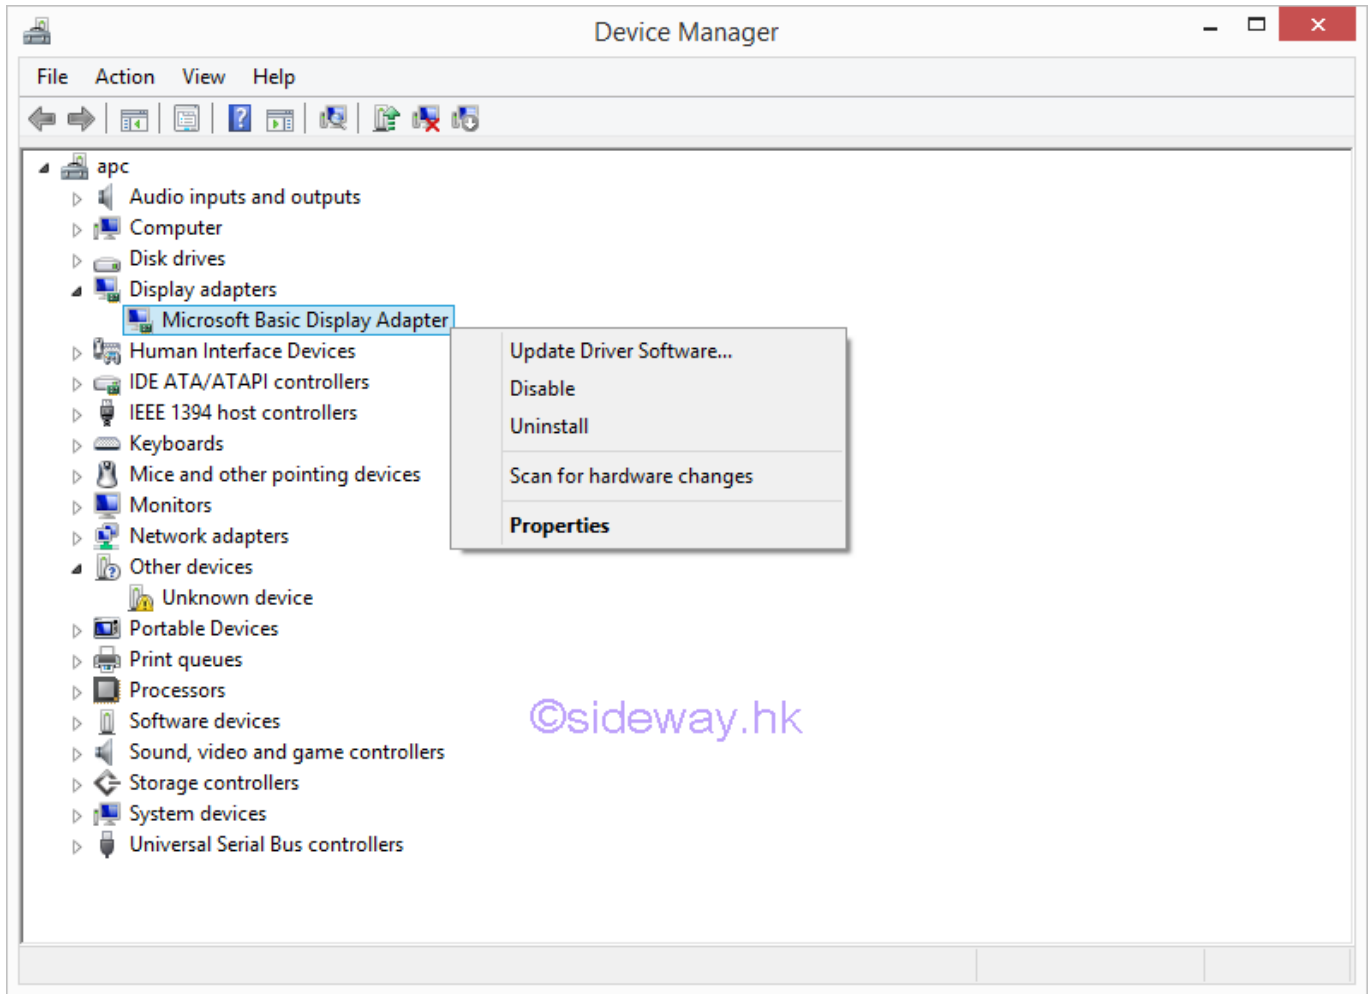

Download from  
**Dreamstime.com**

This watermarked comp image is for previewing purposes only.

ID 2468711

© Milan Surkala | Dreamstime.com

[Device Manager Windows 8.1](#)

[Device Manager Windows 8.1](#)

Download from  
**Dreamstime.com**

This watermarked comp image is for previewing purposes only.

ID 2468711

© Milan Surkala | Dreamstime.com

---

You have a Windows 8.1 machine that multiple users access. All users ... C. Click the Device Manager icon in Control Panel, and set BitLocker Drive Encryption.. device claim types, 253–255 user claim types, 253–255 client authentication, managing, 343–344 client compliance, supporting, 357–418 client computers, .... For an internal adapter in a desktop computer, shut down Windows, unplug the ... the very bottom-left corner of the screen and then select Device Manager.. Right- click the lower-left corner of your screen; from the X menu, choose Device Manager. Then, inthe Device Managerwindow, right-click your PC at the top of .... This video will show you how to check devices in Device Manager in Windows 8.1.